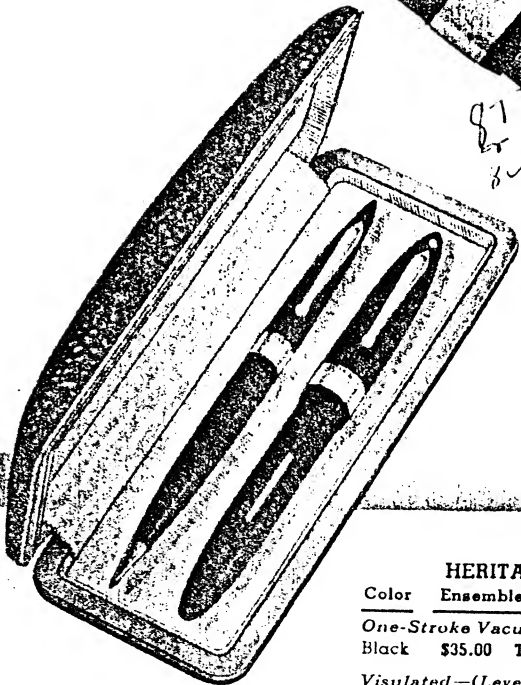

**EXCELLENCE
AUTOGRAPH
LIFETIME
\$20.00**

Joan Craig

Specimen of Facsimile
Signature Engraving

**LADY
AUTOGRAPH
LIFETIME
\$18.00**

**HERITAGE
AUTOGRAPH
LIFETIME \$20.00**

All pieces have genuine 14K clips, bands, points, pencil tips, excepting VICEROY, which has 14K bands and gold-filled trim.